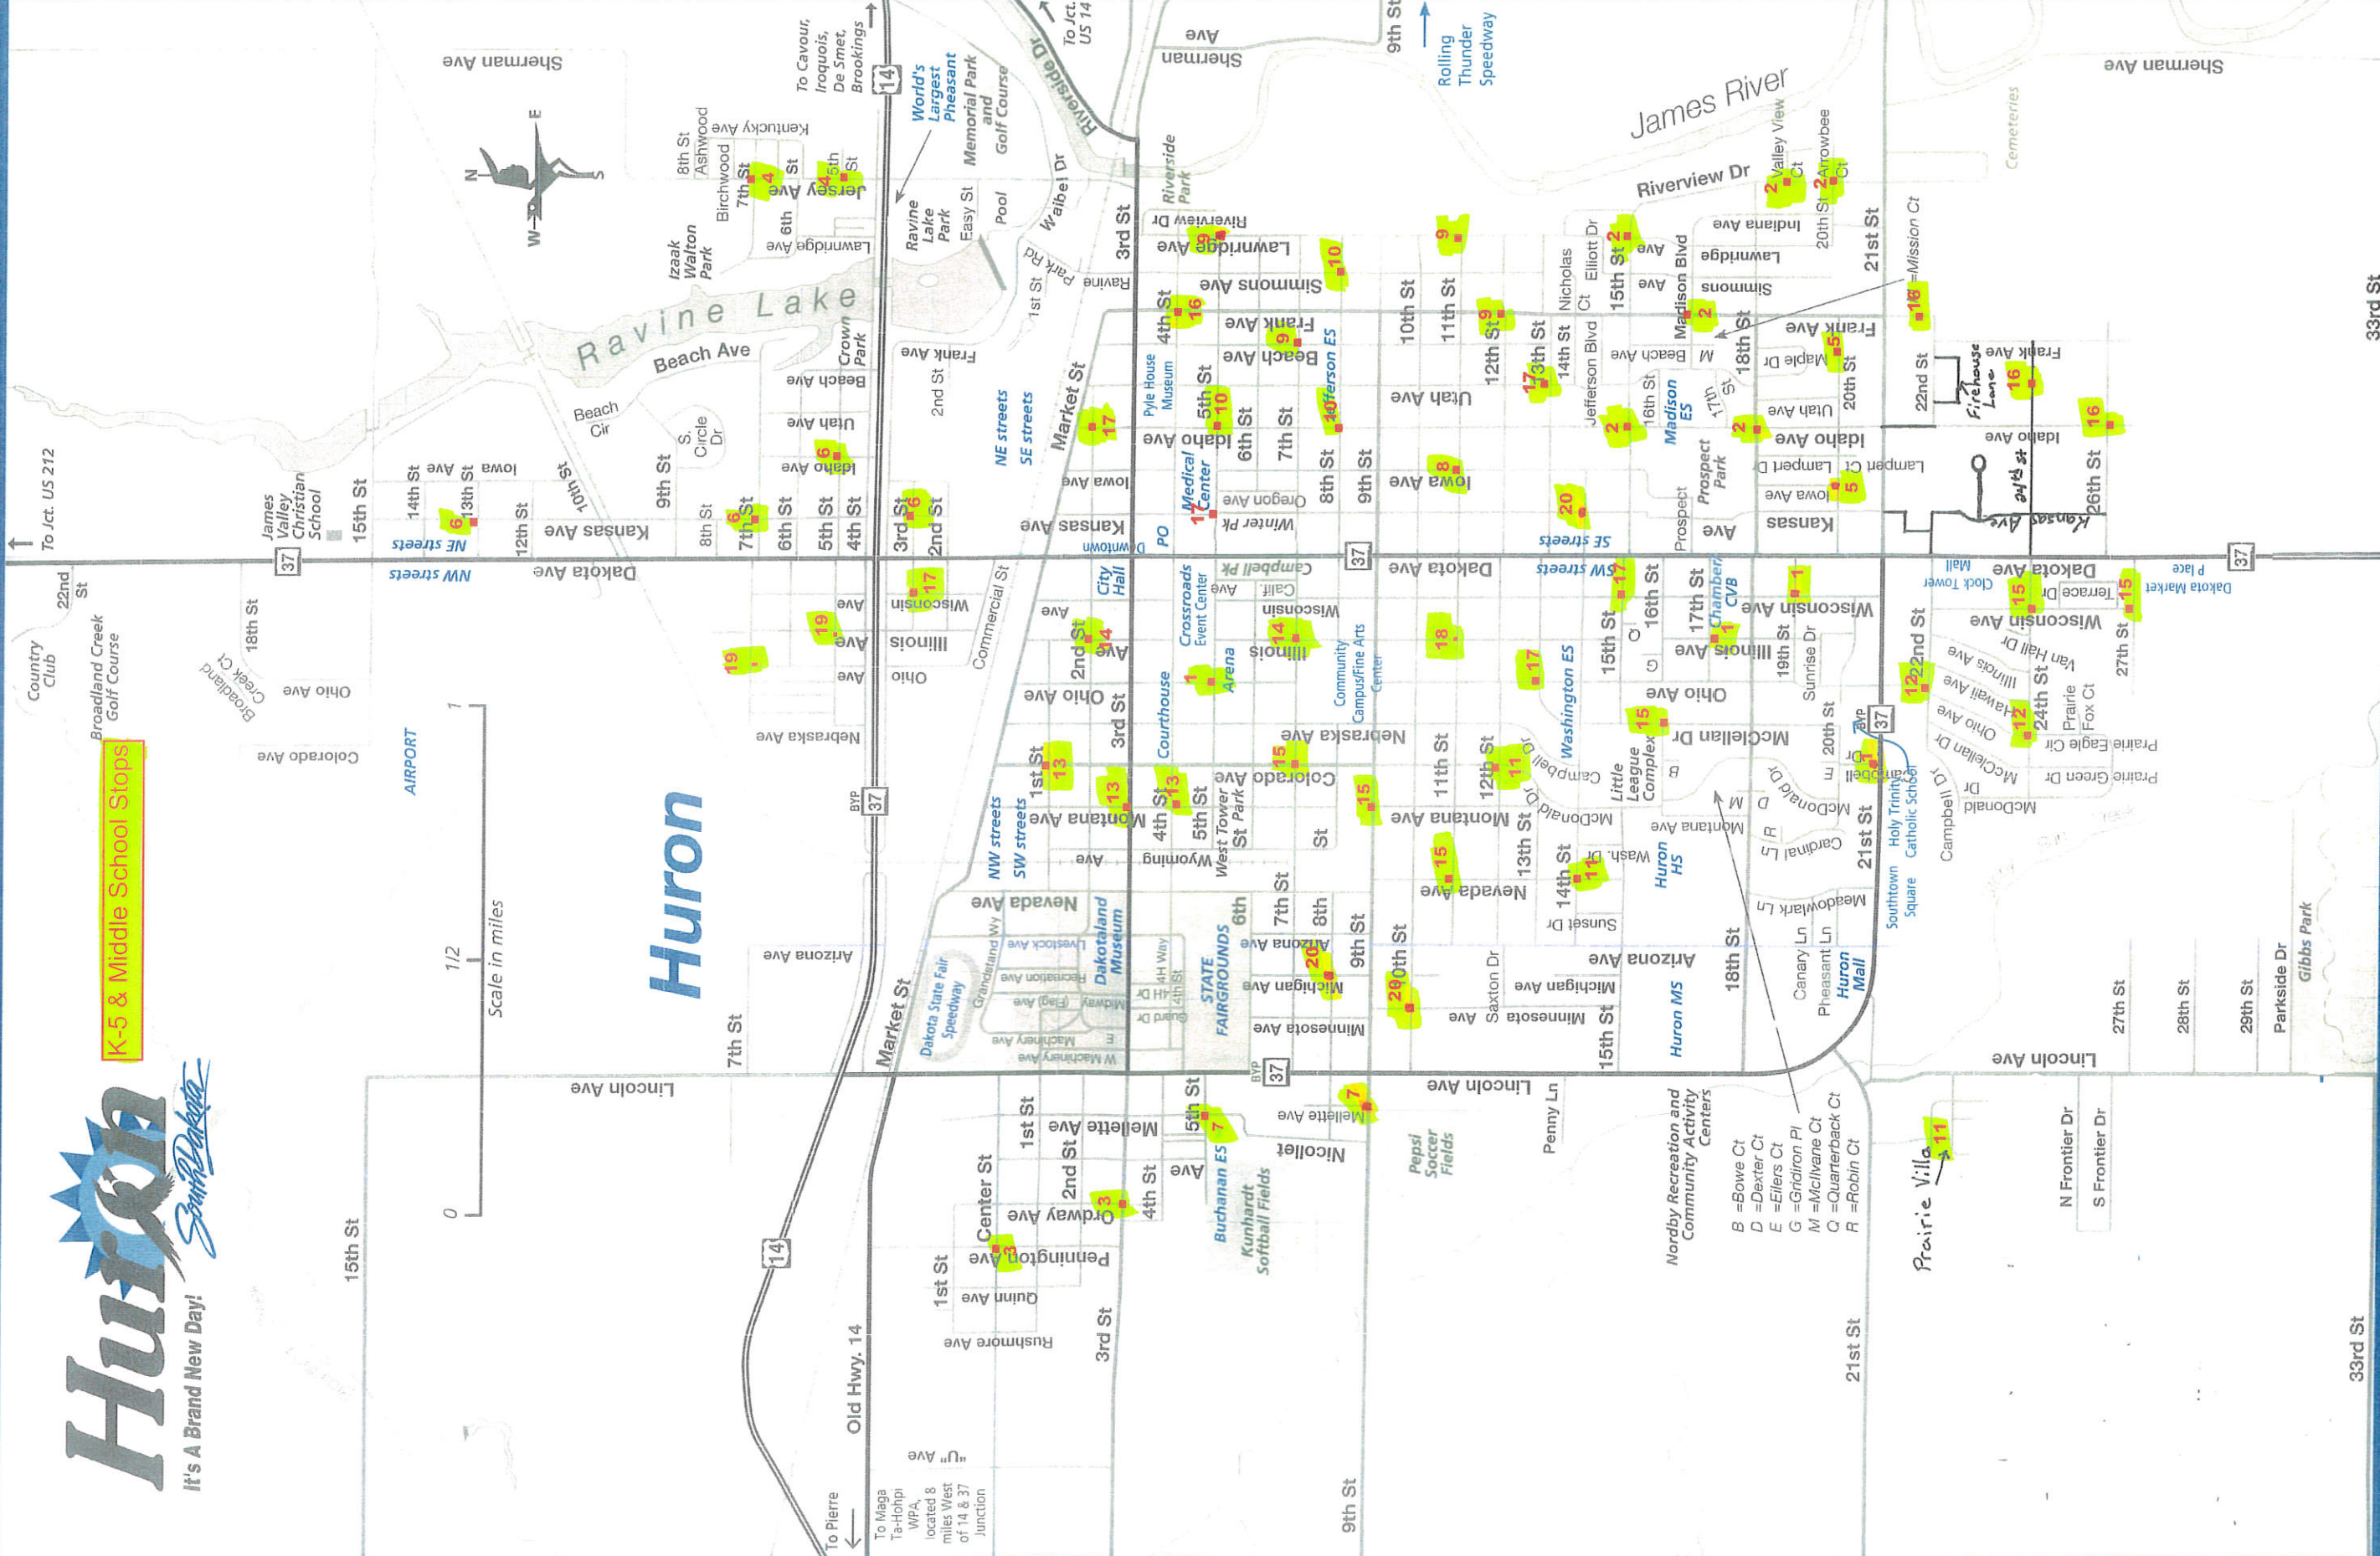

YOUR GUIDE TO HURON

1 2 3 4 5 6 7 8 9 10 11 12 13 14

K-5 & Middle School Stops

1 2 3 4 5 6 7 8 9 10 11 12 13 14

- B =Bowe Ct
- D =Dexter Ct
- E =Eilers Ct
- G =Gridiron Pl
- M =McIvane Ct
- Q =Quarterback Ct
- R =Robin Ct

- N Frontier Dr
- S Frontier Dr