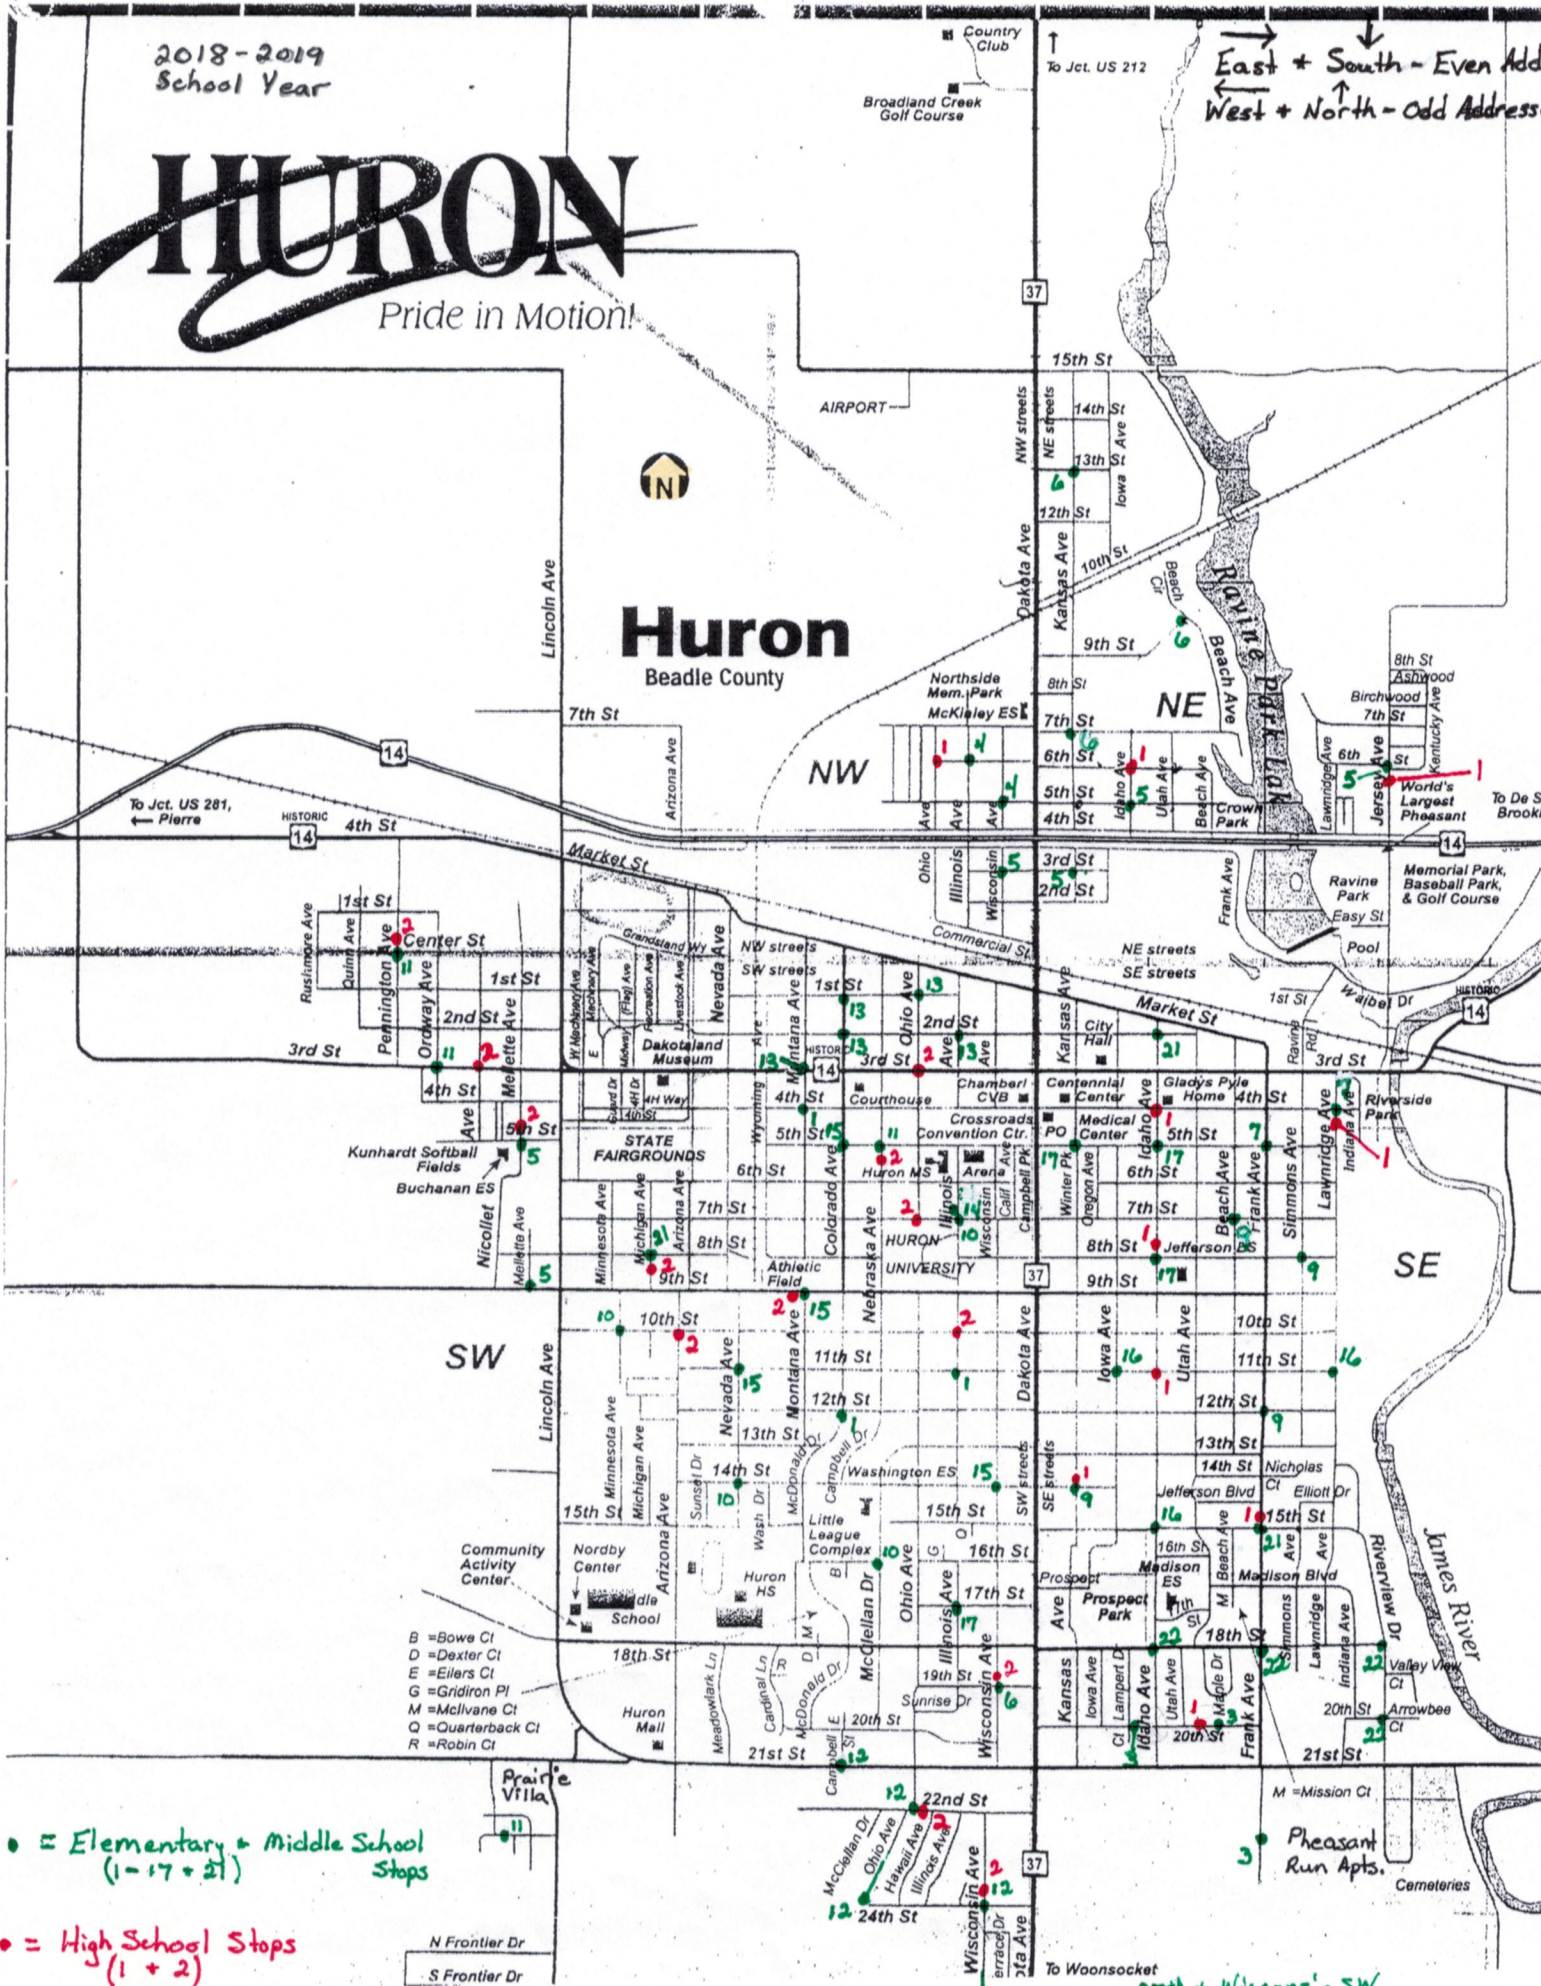

2018-2019
School Year

HURON

Pride in Motion!

East + South - Even Address
West + North - Odd Address

• = Elementary + Middle School Stops (1-17 + 21)

• = High School Stops (1 + 2)

N Frontier Dr
S Frontier Dr

M = Mission Ct
P = Pheasant Run Apts.

To Woonsocket
27th + Wisconsin SW